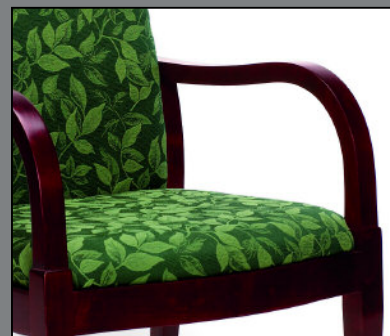

SOPHIC™ Guest Seating

Seats are generously cushioned and padded for extra comfort through the use of webbing and foam.

Sophic offers graceful, contoured, open wood arms.

Fully-upholstered back features a gentle curve.

Elegantly tapered wooden legs are a feature of the Beech hardwood frame.

S o p h i c

Durability, comfort and elegance come together harmoniously in the form of the Sophic™ Guest Chair. The elegant contours and transitional styling, as well as the long-lasting comfort, make Sophic the ideal guest chair to add luxury and class to any waiting area, lobby or office.

The graceful wood frame, open arms and upholstered seat and back provide luxurious comfort. The gently curved, fully

upholstered back lends grace and a modern look to the chair. With its 19" wide seat, Sophic can easily accommodate guests of all shapes and sizes.

Meticulously crafted and built with an uncompromising attention to detail, Sophic offers a rounded contemporary arm style. It is sure to complement any furniture already in use at your organization.

Sophic Seating.
A new level of sophistication.