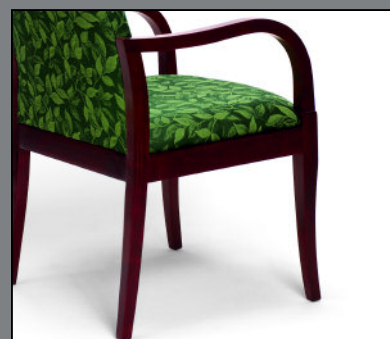

SOPHIC™ Guest Seating

Seats are generously cushioned and padded for extra comfort through the use of webbing and foam.

Sophic offers graceful, contoured, open wood arms.

Fully-upholstered back features a gentle curve.

Elegantly tapered wooden legs are a feature of the Beech hardwood frame.

S o p h i c

Durability, comfort and elegance come together harmoniously in the form of the Sophic™ Guest Chair. The elegant contours and transitional styling, as well as the long-lasting comfort, make Sophic the ideal guest chair to add luxury and class to any waiting area, lobby or office.

The graceful wood frame, open arms and upholstered seat and back provide luxurious comfort. The gently curved, fully

upholstered back lends grace and a modern look to the chair. With its 19" wide seat, Sophic can easily accommodate guests of all shapes and sizes.

Meticulously crafted and built with an uncompromising attention to detail, Sophic offers a rounded contemporary arm style. It is sure to complement any furniture already in use at your organization.

Sophic Seating.
A new level of sophistication.