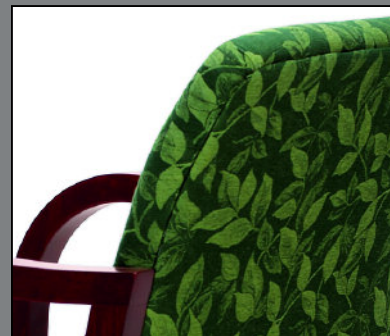

SOPHIC™ Guest Seating

Seats are generously cushioned and padded for extra comfort through the use of webbing and foam.

Sophic offers graceful, contoured, open wood arms.

Fully-upholstered back features a gentle curve.

Elegantly tapered wooden legs are a feature of the Beech hardwood frame.

S o p h i c

Durability, comfort and elegance come together harmoniously in the form of the Sophic™ Guest Chair. The elegant contours and transitional styling, as well as the long-lasting comfort, make Sophic the ideal guest chair to add luxury and class to any waiting area, lobby or office.

The graceful wood frame, open arms and upholstered seat and back provide luxurious comfort. The gently curved, fully

upholstered back lends grace and a modern look to the chair. With its 19" wide seat, Sophic can easily accommodate guests of all shapes and sizes.

Meticulously crafted and built with an uncompromising attention to detail, Sophic offers a rounded contemporary arm style. It is sure to complement any furniture already in use at your organization.

Sophic Seating.
A new level of sophistication.