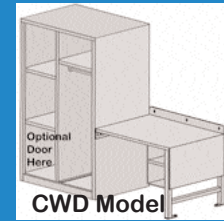

INSTITUTIONAL STORAGE

Designed for the correctional setting, these storage solutions emphasize durability, security and safety.

- All steel, welded construction with mar resistant finish. Combination storage and desk available in CWD models..
- Storage lockers are listed later in this price list.

Product	Description	Size	Price/ea.
IW2464X-□□	Wardrobe, Shelves & Clothing Bar, No Door	24Wx22Dx64"H	$390.00
IW2464D-□□	Wardrobe, Shelves & Clothing Bar, with Door	24Wx22Dx64"H	431.00
IW3064X-□□	Wardrobe, Shelves & Clothing Bar, No Door	30Wx22Dx64"H	403.00
IW3064D-□□	Wardrobe, Shelves & Clothing Bar, with Door	30Wx22Dx64"H	444.00
CWD2464X-R-□□	Wardrobe, with RH Desk, No Door	54Wx22Dx64"H	620.00
CWD2464X-L-□□	Wardrobe, with LH Desk, No Door	54Wx22Dx64"H	620.00
CWD2464D-R-□□	Wardrobe, with RH Desk, with Door	54Wx22Dx64"H	661.00
CWD2464D-L-□□	Wardrobe, with LH Desk, with Door	54Wx22Dx64"H	661.00
CWD3064X-R-□□	Wardrobe, with RH Desk, No Door	60Wx22Dx64"H	663.00
CWD3064X-L-□□	Wardrobe, with LH Desk, No Door	60Wx22Dx64"H	663.00
CWD3064D-R-□□	Wardrobe, with RH Desk, with Door	60Wx22Dx64"H	674.00
CWD3064D-L-□□	Wardrobe, with LH Desk, with Door	60Wx22Dx64"H	674.00
FTLR	Footlocker, top, hinge, hasp	32Wx15Dx14"H	128.00
FTLR-TRAY	Footlocker with tray, top, hinge, hasp	32Wx15Dx14"H	142.00

Specify your choice of color in the double □□ Sand (SA), Warm Grey (WG), Grey (GR), Black (BL), Nutmeg (NG)
Prices include freight anywhere in Wisconsin.

TV SHELVES

Designed for the correctional setting, these TV shelves emphasize durability, security and safety.

- All steel, welded construction with mar resistant finish.
- For cell use or in the day room.